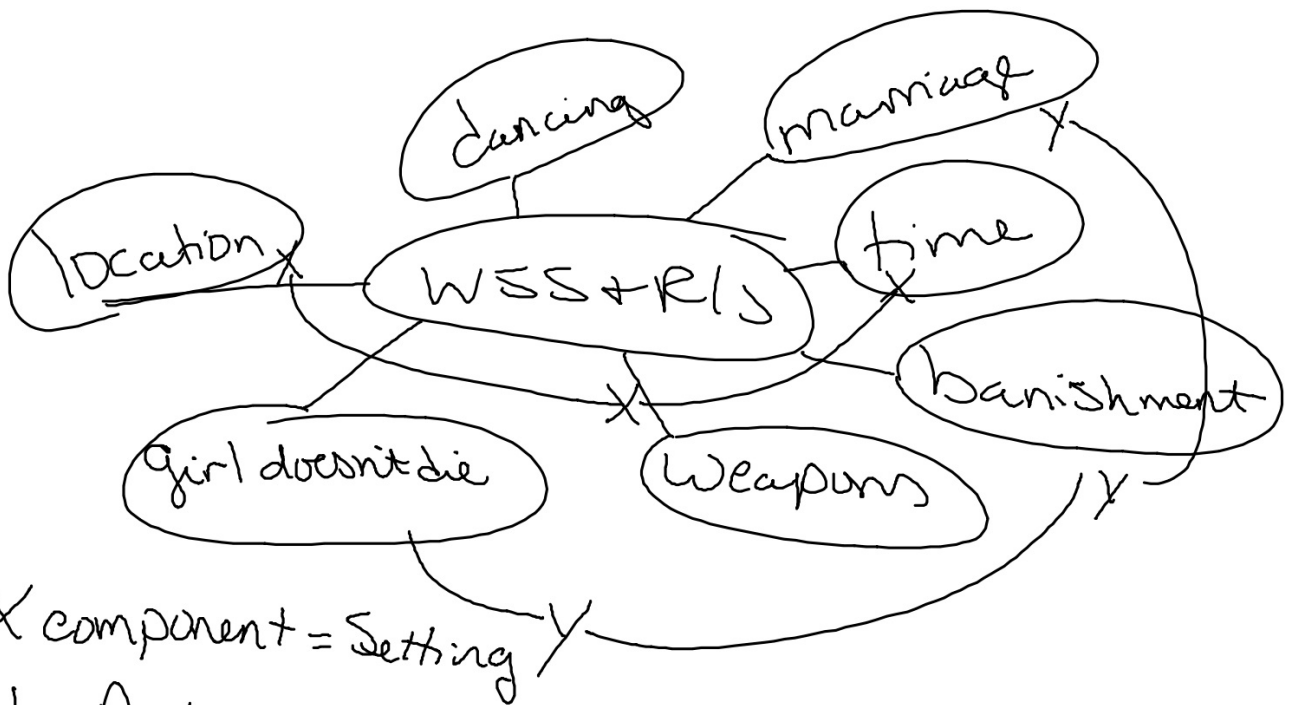

# Different

## Character Similarities

Romeo - Tony  
Juliet - Maria  
Paris - Chino  
Tybalt - Bernardo  
Mercutio - Rif  
Nurse - Anita  
Friar <sup>Balthasar</sup> Lawrence - Doc  
Prince - Officer Krumpky

\* Deaths  
\* Rivalry - Sides

## X Components - differences

Time - RS      WSS  
1500s      1950s

Location - Verona, Italy      NY-ghetto  
                 Mantua

Weapons - Swords/daggers      guns/belts  
                 POISON!!!      rocks/bricks

## Y components - differences

	<u>RS</u>	<u>WSS</u>
Marriage	Real	Fake

Deaths	R, S, M, T, P, L.M.	Rif, Bernardo, Tony
--------	------------------------	------------------------

Banished	to Mantua	No
----------	-----------	----